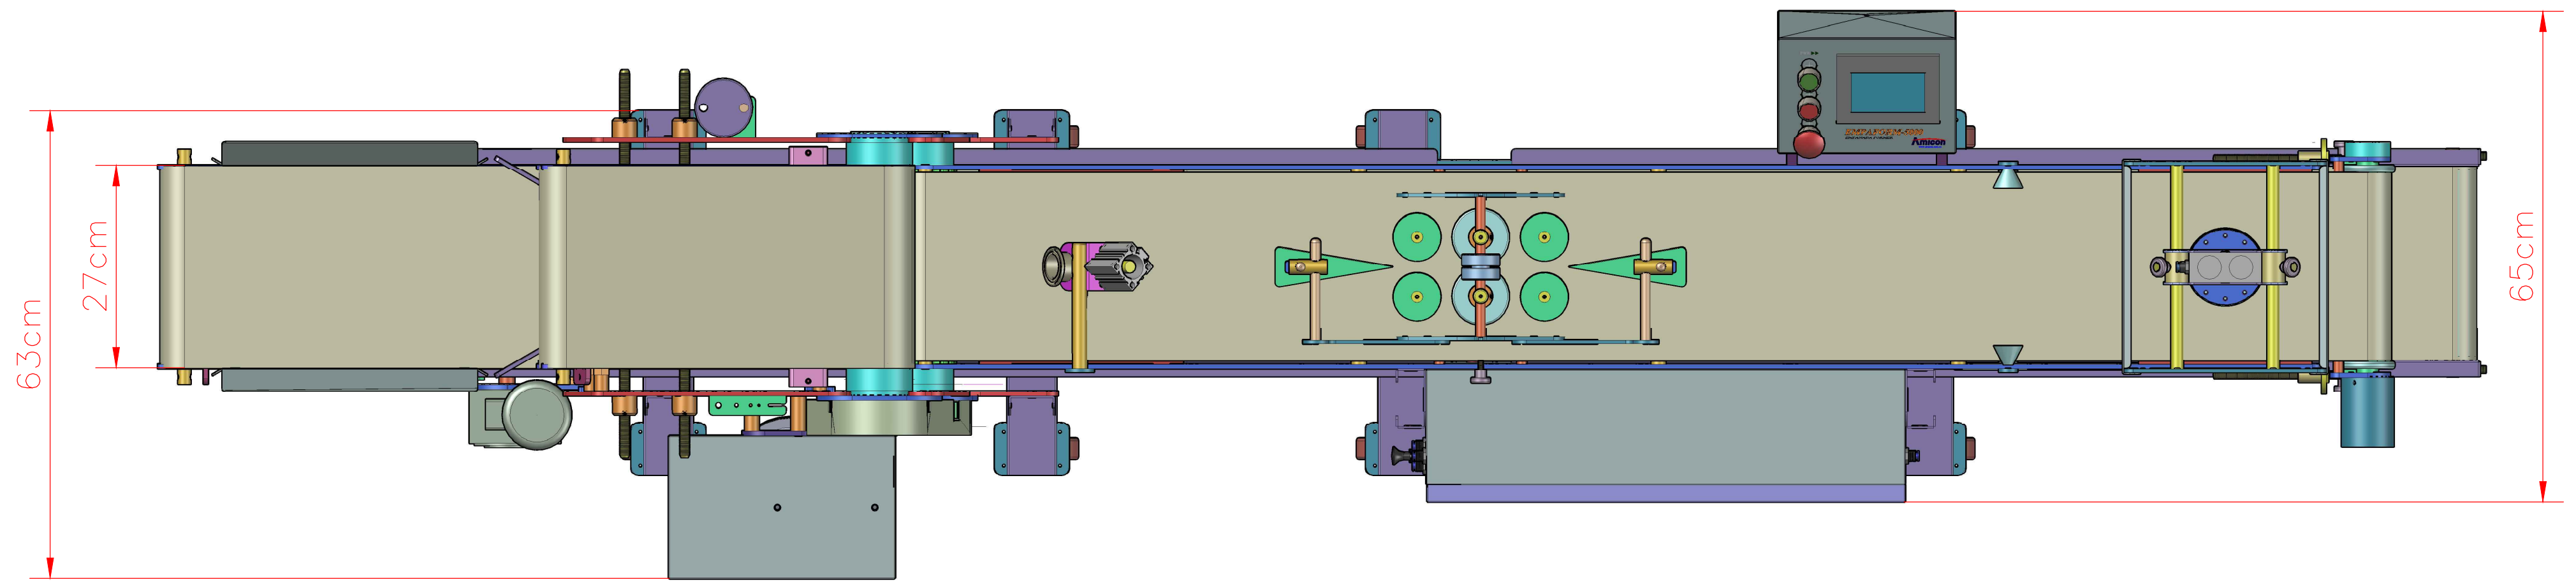

VISTA SUPERIOR (TOP VIEW)

EMPAFORM-5000+ - DIMENSIONES (DIMENSIONS)

SN070

VISTA FRONTAL (FRONT VIEW)